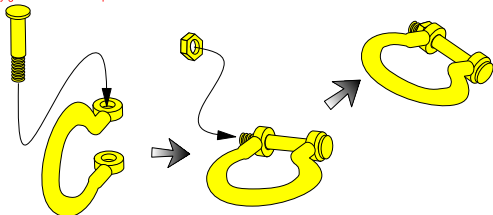

WARNING

Any unauthorized copying, producing and reproducing of ABER company products, or any part thereof, is strictly prohibited and any such action establishes liability for a civil action and may give rise to criminal prosecution.