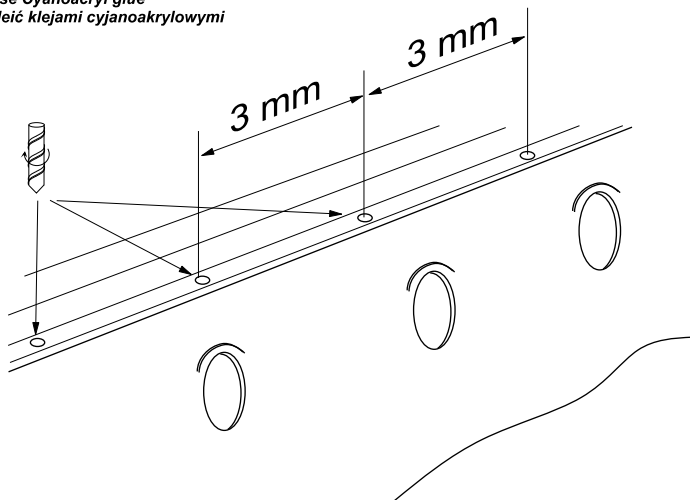

WARNING

Use Cyanoacryl glue
kleić klejami cyjanoakrylowymi